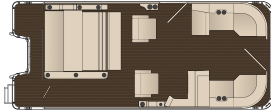

KATZ'S MARINA AT THE COVE
22 STONEHENGE RD
LAKE HOPATCONG, NJ 7849

HIN Number: BAG14868J425

Legacy 203 Swingback

Series: Legacy Model Year: 2025

Pricing and Options

Item Name	Bentley MSRP	Dealer Price
Model: 2025 - Legacy 203 Swingback	\$39,384	\$31,219
Motor: MTR-1150F13ED	\$17,315	\$14,068
Rail Options: Blackout Package -(Black Bimini Frame & Black Anodized Rub Rail)	\$923	\$750
Rail Options: Textured Black (Powder Coat)	\$0	\$0
Panel Options: Black	\$0	\$0
Accent Color: Champagne	\$384	\$312
Furniture Options: Changing Room Option -Installed in Chaise End	\$461	\$375
Furniture Options: High Back Captain's Chair - 2	\$692	\$562
Furniture Options: Phone Charger & USB's in Furniture	\$538	\$437
Furniture Options: Removable Front Gate Couch	\$769	\$625
Furniture Options: SE Tan Interior	\$0	\$0
Flooring Options: Walnut Teak -Brown W/ Black	\$461	\$375
Bimini Skin Options: Black Bimini Skin	\$0	\$0
Cover Options: Playpen Cover - Tan	\$1,307	\$1,062
Pre-Rigs: Mercury Pre Rig	\$769	\$625
Gauges: Mercury Digital	\$1,153	\$937
Amenities: Black Graphics Package	\$115	\$93
Amenities: Flip Up Cleats ILO Std Cleats	\$153	\$125
Amenities: Fuel Water Separator	\$153	\$125
Amenities: Installed Battery Cables	\$192	\$156
Amenities: Light Pod Option	\$307	\$250
Amenities: Lillipad Ladder Upgrade	\$769	\$625
Amenities: S.S. Rail Mounted Flag Holder w/ Flag	\$230	\$187
Audio Options: Rear Radio Remote -Rockford	\$615	\$500
Audio Options: Rockford Stereo, 6 spkrs. & Amp	\$1,384	\$1,125
Console Options: Simrad NSX 7 (GPS & Depth Functions Only)	\$1,538	\$1,250
Console Options: Under Helm Cooler Slide (Cooler Not Included)	\$615	\$500
Console Options: Windshield Option	\$384	\$312
Lighting Options: Exterior Blue LED Package -Rear Underwater Lights & Underdeck Lights	\$692	\$562
Lighting Options: Int. Blue LED Package -Lighted Cup Holders & Courtesy Lights	\$692	\$562
Ski Tow Options: Ski Tow Bar -Installed	\$1,069	\$868
Ski Tow Options: Tetra-Pad Ski Tow Rack (Bolt On)	\$769	\$625
BOAT + OPTIONS TOTAL	\$73,833	\$59,212
Dealer Make Ready	\$4,900	\$4,900
Documentation Fee	\$895	\$895
	Bentley MSRP	\$79,628
	Dealer Sale Price	\$65,007
	Dealer Savings	\$14,621