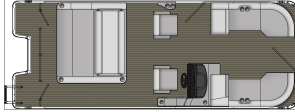

KATZ'S MARINA AT THE COVE
22 STONEHENGE RD
LAKE HOPATCONG, NJ 7849

Elite 223 Swingback Dual Capt.

Series: Elite Model Year: 2025

HIN Number: BAG14537H425

Standard Equipment

Pricing and Options

Item Name	Bentley MSRP	Dealer Price
Model: 2025 - Elite 223 Swingback Dual Capt.	$52,076	$41,280
Motor: MTR-DF200ATXSS5	$21,684	$17,618
Rail Options: Blackout Package -(Black Bimini Frame & Black Anodized Rub Rail)	$923	$750
Rail Options: Textured Black (Powder Coat)	$0	$0
Panel Options: Matte Silver	$0	$0
Accent Color: Matte Black	$0	$0
Elite Accent Options: Charcoal	$0	$0
Furniture Options: Changing Room Option -Installed in Chaise End	$461	$375
Furniture Options: Phone Charger & USB's in Furniture	$0	$0
Furniture Options: SE Gray Interior	$0	$0
Flooring Options: NutmegTeak-Nutmeg W/ White	$461	$375
Bimini Options: Black Power Arm Electric Bimini	$2,000	$1,625
Cover Options: Playpen Cover -Black	$1,307	$1,062
Pre-Rigs: Suzuki Pre Rig	$769	$625
Gauges: Elite Suzuki-W/ Gateway & Twin Simrads	$1,069	$868
Pontoon Options: 25" Shaft Full Length Center Log w/ Integrated Transom & 54 Gallon Fuel Tank In Lieu Of Center Log	$1,923	$1,562
Pontoon Options: Add Outside Lifting Strakes to Tri-Tube	$769	$625
Pontoon Options: Ski Locker in Tri-Toon Center Log	$1,230	$1,000
Steering Options: SeaStar Hydraulic Tilt Steering	$0	$0
Steering Options: Upgrade Seastar to Power Assist Steering	$3,615	$2,937
Amenities: Black Graphics Package	$115	$93
Amenities: EZ View Bow Gate	$230	$187
Amenities: Fuel Water Separator	$153	$125
Amenities: Installed Battery Cables	$192	$156
Amenities: Slide Out Cooler	$615	$500
Audio Options: Wet Sounds Audio Package	$2,692	$2,187
Console Options: Raised Helm Platform	$0	$0
Lighting Options: Exterior Blue LED Package -Rear Underwater Lights & Underdeck Lights	$692	$562
Lighting Options: Interior Blue LED Package -Cupholders & Courtesy	$692	$562
Ski Tow Options: Ski Tow Bar -Installed	$1,069	$868
BOAT + OPTIONS TOTAL	$94,737	$75,942
Dealer Make Ready	$5,500	$5,500
Documentation Fee	$895	$895
	Bentley MSRP	$101,132
	Dealer Sale Price	$82,337
	Dealer Savings	$18,795

Colors

Rail Options	Blackout Package -(Black Bimini Frame & Black Anodized Rub Rail)
Rail Options	Textured Black (Powder Coat)
Panel Options	Matte Silver
Accent Color	Matte Black
Elite Accent Options	Charcoal
Furniture Options	SE Gray Interior
Flooring Options	NutmegTeak-Nutmeg W/ White

*Standards and options are subject to change