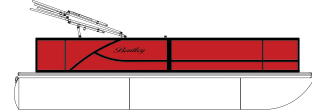

KATZ'S MARINA AT THE COVE
22 STONEHENGE RD
LAKE HOPATCONG, NJ 7849

HIN Number: BAG14534H425

Bentley LE 200 CR

Series: LE Model Year: 2025

Standard Equipment

Pricing and Options

Item Name	Bentley MSRP	Dealer Price
Model: 2025 - Bentley LE 200 CR	$26,461	$20,975
Motor: MTR-DF75ATL5	$10,366	$8,422
Rail Options: Textured Black Rail Color	$0	$0
Panel Options: Matte Red Panel Color	$0	$0
Furniture Options: SE Tan Upholstery Color	$0	$0
Flooring Options: Tan Seagrass	$0	$0
Bimini Options: Black Bimini Frame	$346	$281
Bimini Skin Options: Black Bimini Skin	$0	$0
Cover Options: Playpen Cover - Black	$1,307	$1,062
Pre-Rigs: Suzuki Pre Rig	$769	$625
Gauges: Suzuki Analog Gauges	$1,069	$868
Steering Options: Xtreme Mechanical Tilt Steering	$0	$0
Ammenties: Installed Battery Cables	$192	$156
Ammenties: Stainless Steel Telescoping Ladder	$0	$0
Console Options: Humminbird Helix 5	$769	$625
BOAT + OPTIONS TOTAL	$41,279	$33,014
Dealer Make Ready	$3,900	$3,900
Documentation Fee	$895	$895

Bentley MSRP	$46,074
Dealer Sale Price	$37,809
Dealer Savings	$8,265

Colors

Rail Options	Textured Black Rail Color
Panel Options	Matte Red Panel Color
Furniture Options	SE Tan Upholstery Color
Flooring Options	Tan Seagrass

*Standards and options are subject to change