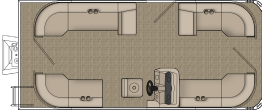

KATZ'S MARINA AT THE COVE
22 STONEHENGE RD
LAKE HOPATCONG, NJ 7849

HIN Number: BAG127201324

LE 200 CW Series: LE Model Year: 2024

Standard Equipments

Pricing and Options

Item Name	Bentley MSRP	Dealer Price
Model: 2024 - LE 200 CW	$26,923	$21,341
Motor: MTR-DF75ATL5	$10,769	$8,536
Rail Options: Textured Black (Powder Coat)	$0	$0
Panel Options: Burgundy	$0	$0
Furniture Options: Mid-Back Captains Chair	$0	$0
Furniture Options: Tan, Soft Touch Vinyl	$0	$0
Flooring Options: Tan Seagrass	$0	$0
Bimini Options: Black Bimini Frame	$346	$274
Bimini Skin Options: Black Bimini Skin	$0	$0
Top and Cover Options: Playpen Cover - Black	$1,307	$1,036
Pre-Rigs: Suzuki Pre Rig	$0	$0
Gauges: Suzuki Analog Gauges	$1,069	$847
Steering Options: Xtreme Mechanical Tilt Steering	$0	$0
Ammenties: Pre-Installed Battery Cable & Cutoff (No Clean Power)	$230	$182
BOAT + OPTIONS TOTAL	$40,644	$32,216
Dealer Make Ready	$3,500	$3,500
	Bentley MSRP	$44,144
	Dealer Sale Price	$35,716
	Dealer Savings	$8,428

Colors

Rail Options	Textured Black (Powder Coat)
Panel Options	Burgundy
Furniture Options	Tan, Soft Touch Vinyl
Flooring Options	Tan Seagrass

*Standards and options are subject to change